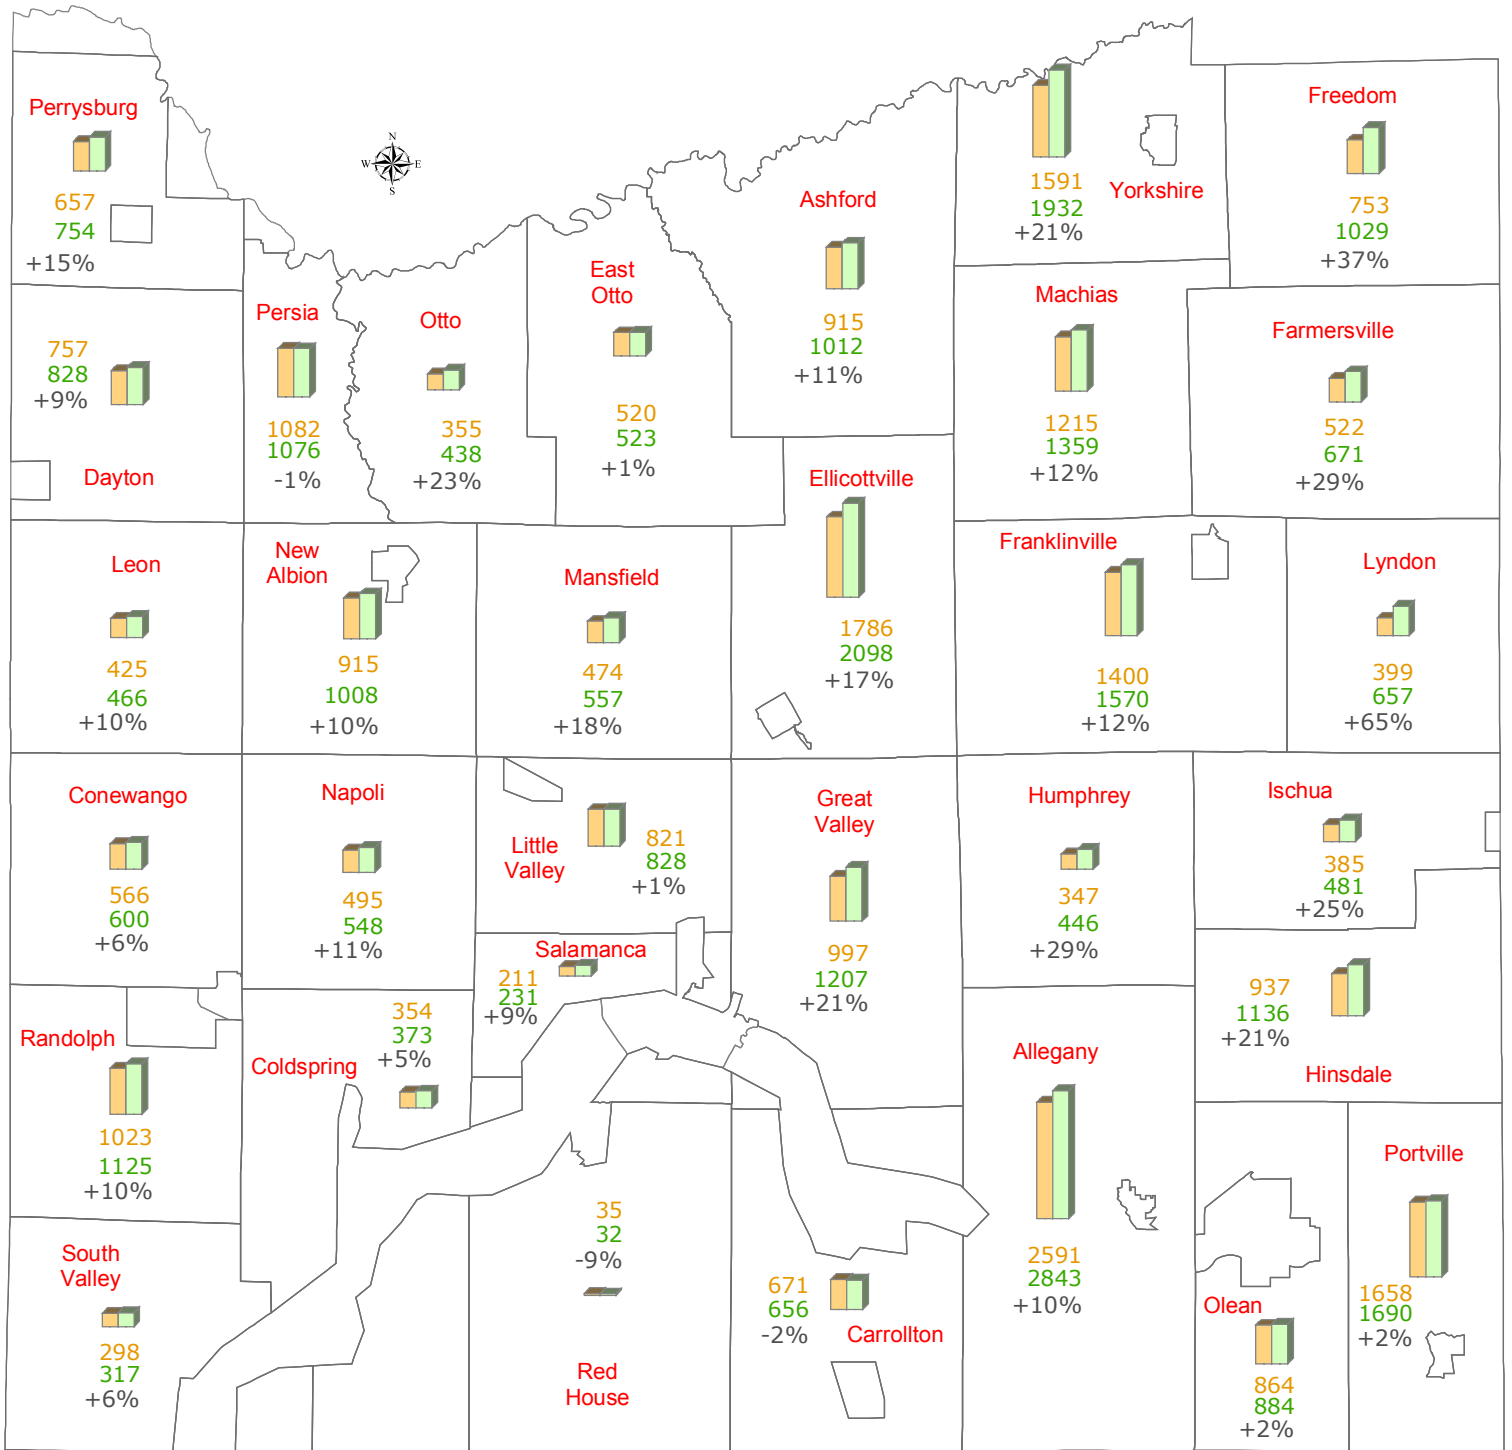

# 1990, 2000 Census of Housing Units

Housing Units 1990

Housing Units 2000

% = Percentage Change from 1990 to 2000

Map Created by:  
Daniel T. Martonis  
GIS Coordinator  
Cattaraugus County  
dtmartonis@catco.org  
(716) 938-9111 ext. 2324